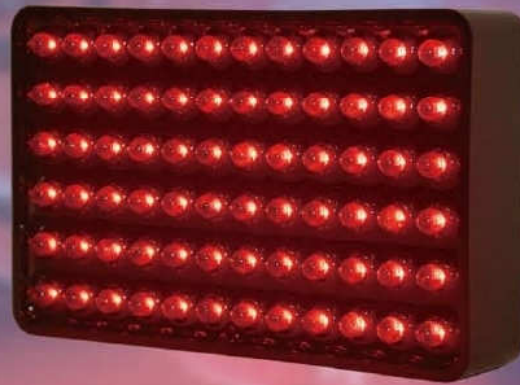

LED Rain Light

FIA homologated

72pcs Red Light LED

LED \varnothing : 5mm

Input Voltage: 12~13.5V DC

Dimension: 105(L) x 65(D) x 33(H)mm

56pcs Red Light LED

LED \varnothing : 5mm

Input Voltage: 12~13.5V DC

Dimension: 102(L) x 92(D) x 35(H)mm

50pcs Red Light LED

LED \varnothing : 5mm

Input Voltage: 12~13.5V DC

Dimension: 72(L) x 52(D) x 51.5(H)mm